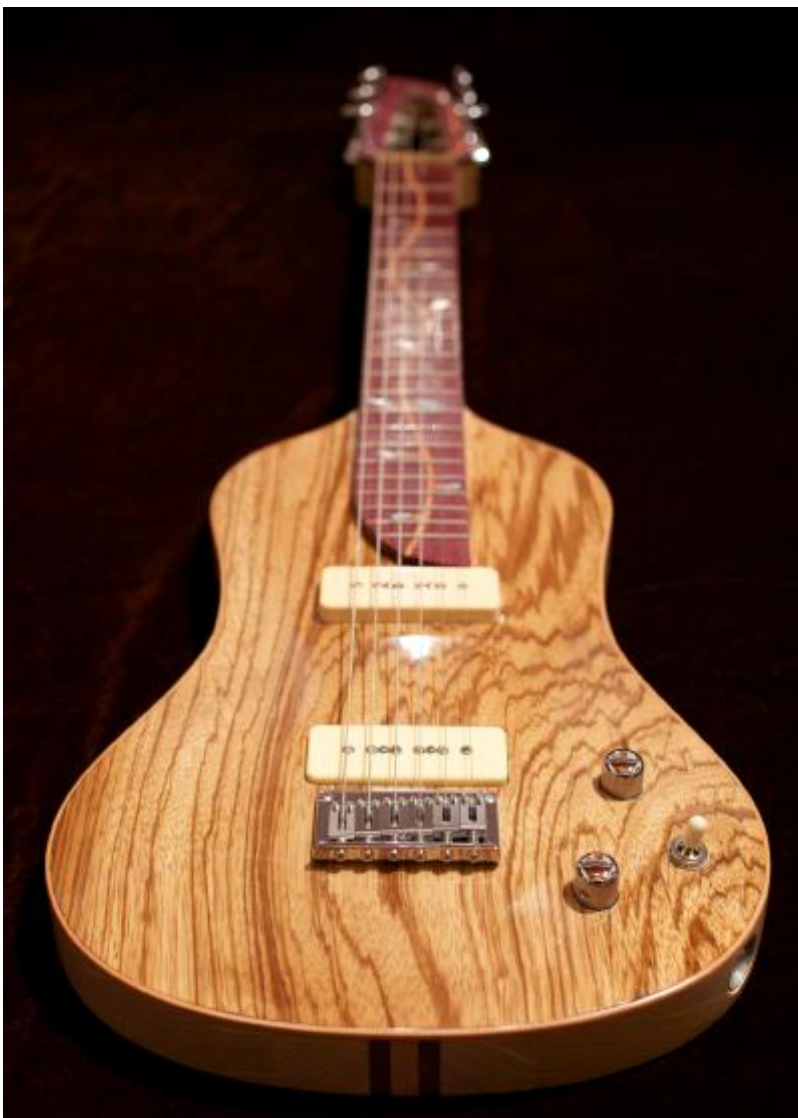

Chambered body 6-string lap steel

Serial # 003

Some kids like to dress up. That's #003. She was the second in line in a batch of four rowdy lap steel howlers. And she had to stand out to get any airtime. Like so many who are lost in the middle of nowhere, she learned to keep it simple but punchy. She carries two P-90s as standard to ensure she can say succinctly what she needs to have heard - without having to shout. And then she lets her crazy Zebrano top, unusual purple heart fingerboard and vine inlay say the rest.

Detailed specifications

Top wood	Zebrano
Body material	Ash
Fingerboard	Purple Heart
Neck wood	Ash
Neck outside laminates	Imbuia
Neck centre laminate	Pink European Beech
Body Binding	Pink European Beech
Neck inlay	Mother of pearl and wood vine
Bridge pickup	Tonerider Vintage P90
Middle pickup	
Neck pickup	Tonerider Vintage P90
Tuners	Gotoh Midsize 510 tuners
Bridge	Gotoh six string through body
Knobs	Dome knob
Finish	Water based lacquer
Electronics:	
Neck profile	Chambered, square, lap-steel neck
Fretboard radius	Gotoh six string through body
Scale length	25 inch (635 mm)
Width of lower bout (mm)	292
Overall length (mm)	902
Weight	2.8 kg
Price (US\$)	